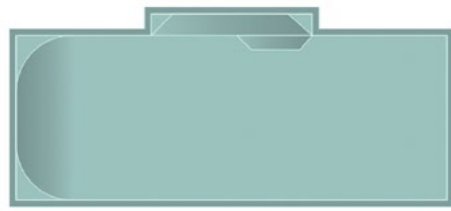

The Contemporary

The Urban

The Lap Pool